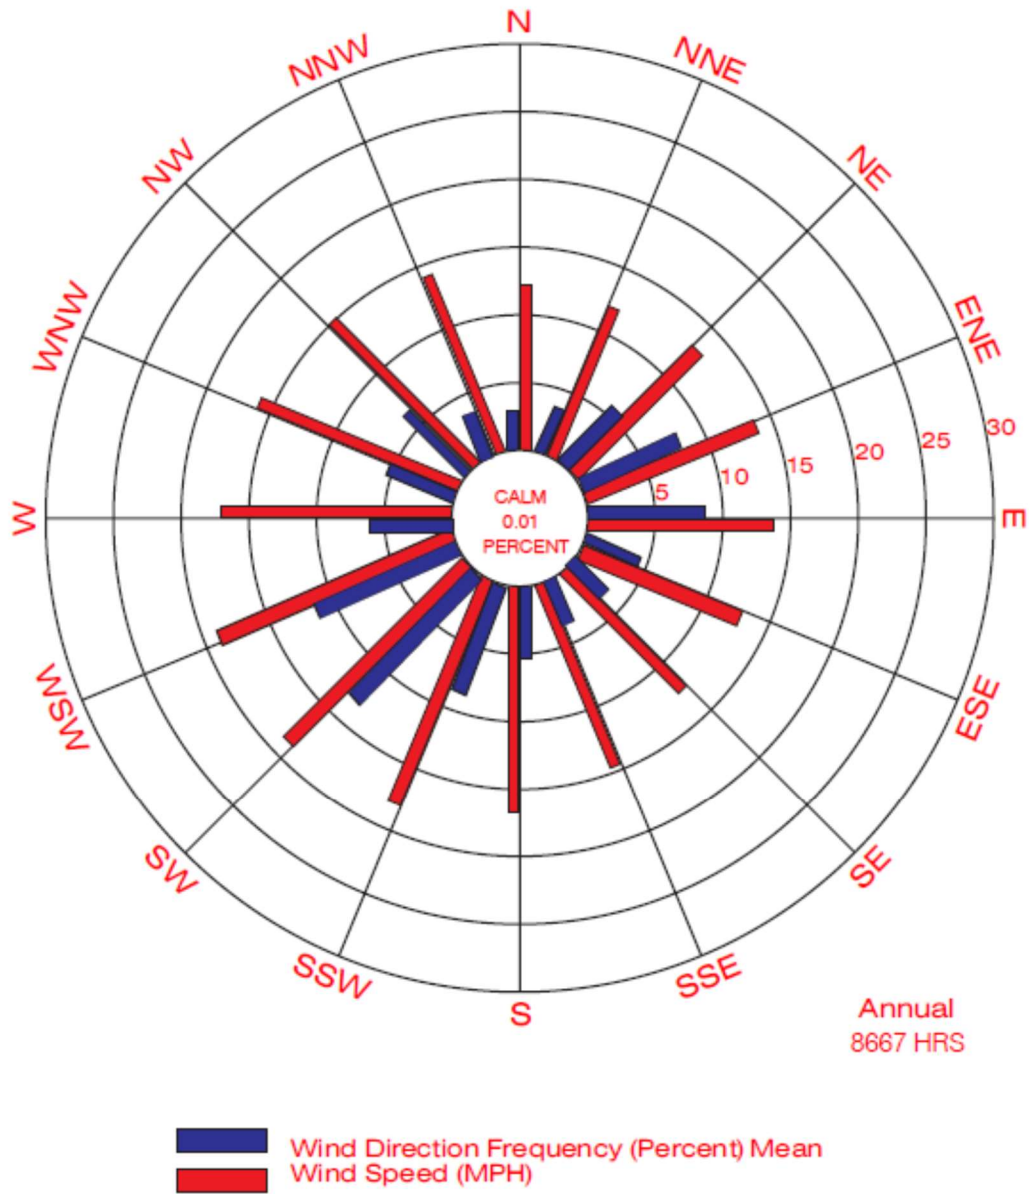

Figure 30
Wind Rose Annual Average 100M

DAVIS-BESSE
ANNUAL 2019
100M LEVEL